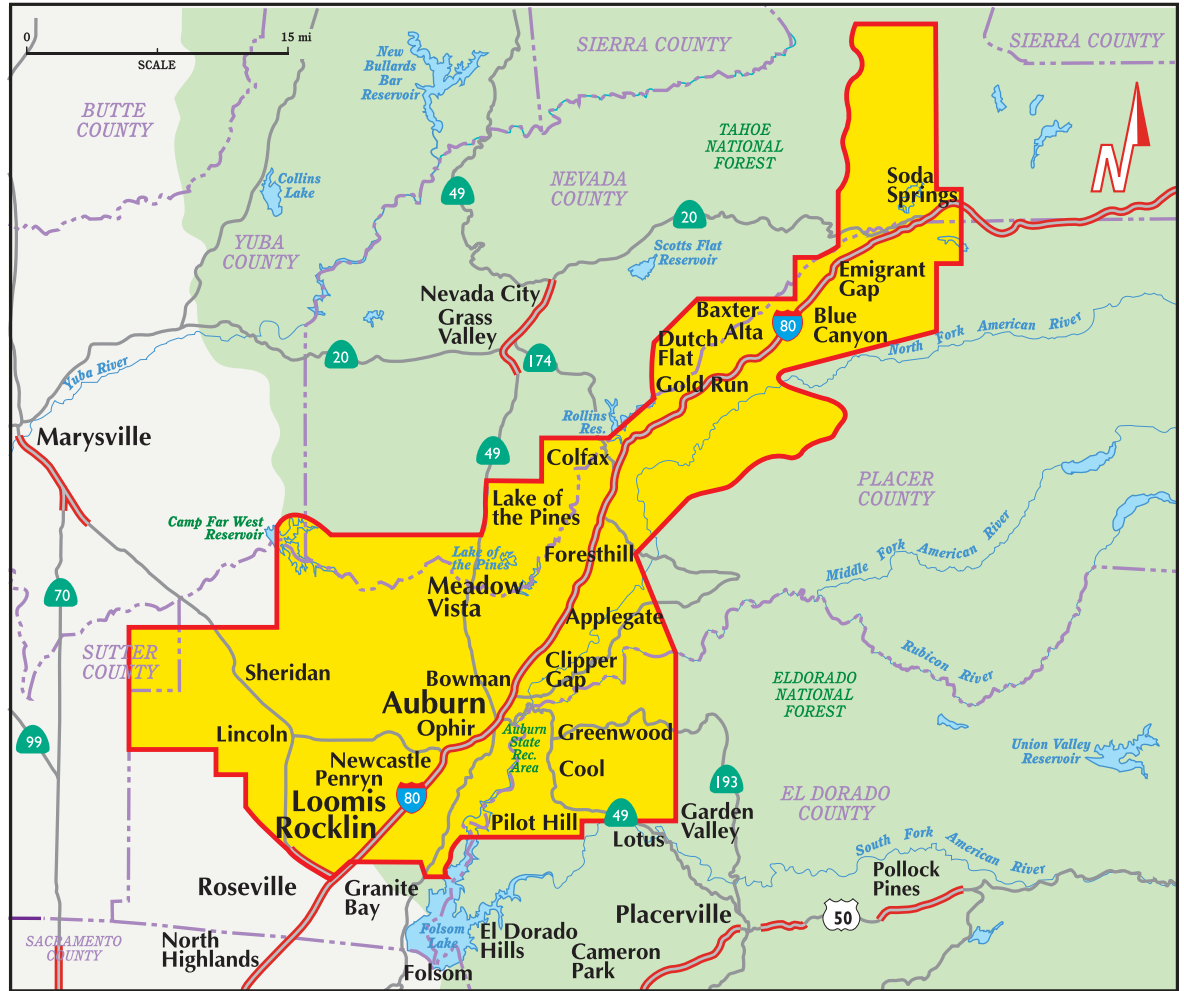

Auburn, Colfax, Lincoln, Loomis, & Rocklin

Population* 219,574

Households* 78,962

Businesses* 8,091

Communities

Alta	Greenwood
Applegate	Lake of the Pines
Auburn	Lincoln
Baxter	Loomis
Blue Canyon	Meadow Vista
Bowman	Newcastle
Clipper Gap	Ophir
Colfax	Penryn
Cool	Pilot Hill
Dutch Flat	Rocklin
Emigrant Gap	Sheridan
Foresthill	Soda Springs
Gold Run	Weimar
Granite Bay†	

Zip Codes

95602	95648	95681	95717
95603	95650	95701	95722
95604	95658	95703	95728
95614	95663	95713	95736
95631	95664	95714	95746†
95635	95677	95715	95765

Distribution Area

The Valley Yellow Pages is delivered door-to-door, free of charge, to businesses and households throughout the Auburn, Lincoln, Loomis, & Rocklin distribution area.

 Boundary areas as shown are approximate (Map not to scale)

Local Search Association Publisher Code 0636
Local Search Association Directory Code 102559

†Partial Coverage
*Data obtained from *Claritas Inc., 2017
DST00018-10520-14MAR17-AUBU17