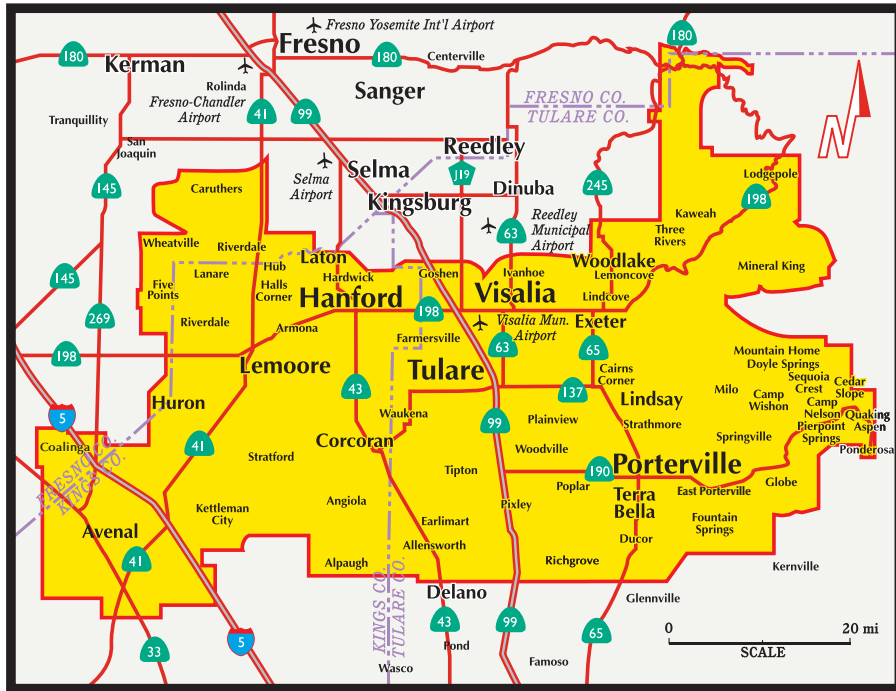

# Kings & Tulare Counties

**Population\***

**601,639**

**Households\***

**173,273**

**Businesses\***

**17,704**

## Distribution Area

The Valley Yellow Pages is delivered door-to-door, free of charge, to businesses and households throughout the Kings & Tulare Counties distribution area.

Boundary areas as shown are approximate (Map not to scale)

## Communities

Allensworth	Exeter	Lemon Cove	Sequoia Crest
Alpaugh	Farmersville	Lemoore	Springville
Angiola	Five Points	Lindcove	Stratford
Armona	Fountain Springs	Lindsay	Strathmore
Avenal	Globe	Milo	Terra Bella
Cairns Corner	Goshen	Mineral King	Three Rivers
Camp Nelson	Halls Corner	Mountain Home	Tipton
Camp Wishon	Hanford	Pierpoint Springs	Tulare
Caruthers	Hardwick	Pixley	Visalia
Cedar Slope	Hub	Plainview	Waukena
Coalinga	Huron	Ponderosa	Wheatville
Corcoran	Ivanhoe	Poplar	Woodlake
Doyle Springs	Kaweah	Porterville	Woodville
Ducor	Kettleman City	Quaking Aspen	
Earlimart	Lanare	Richgrove	
East Porterville	Laton	Riverdale	